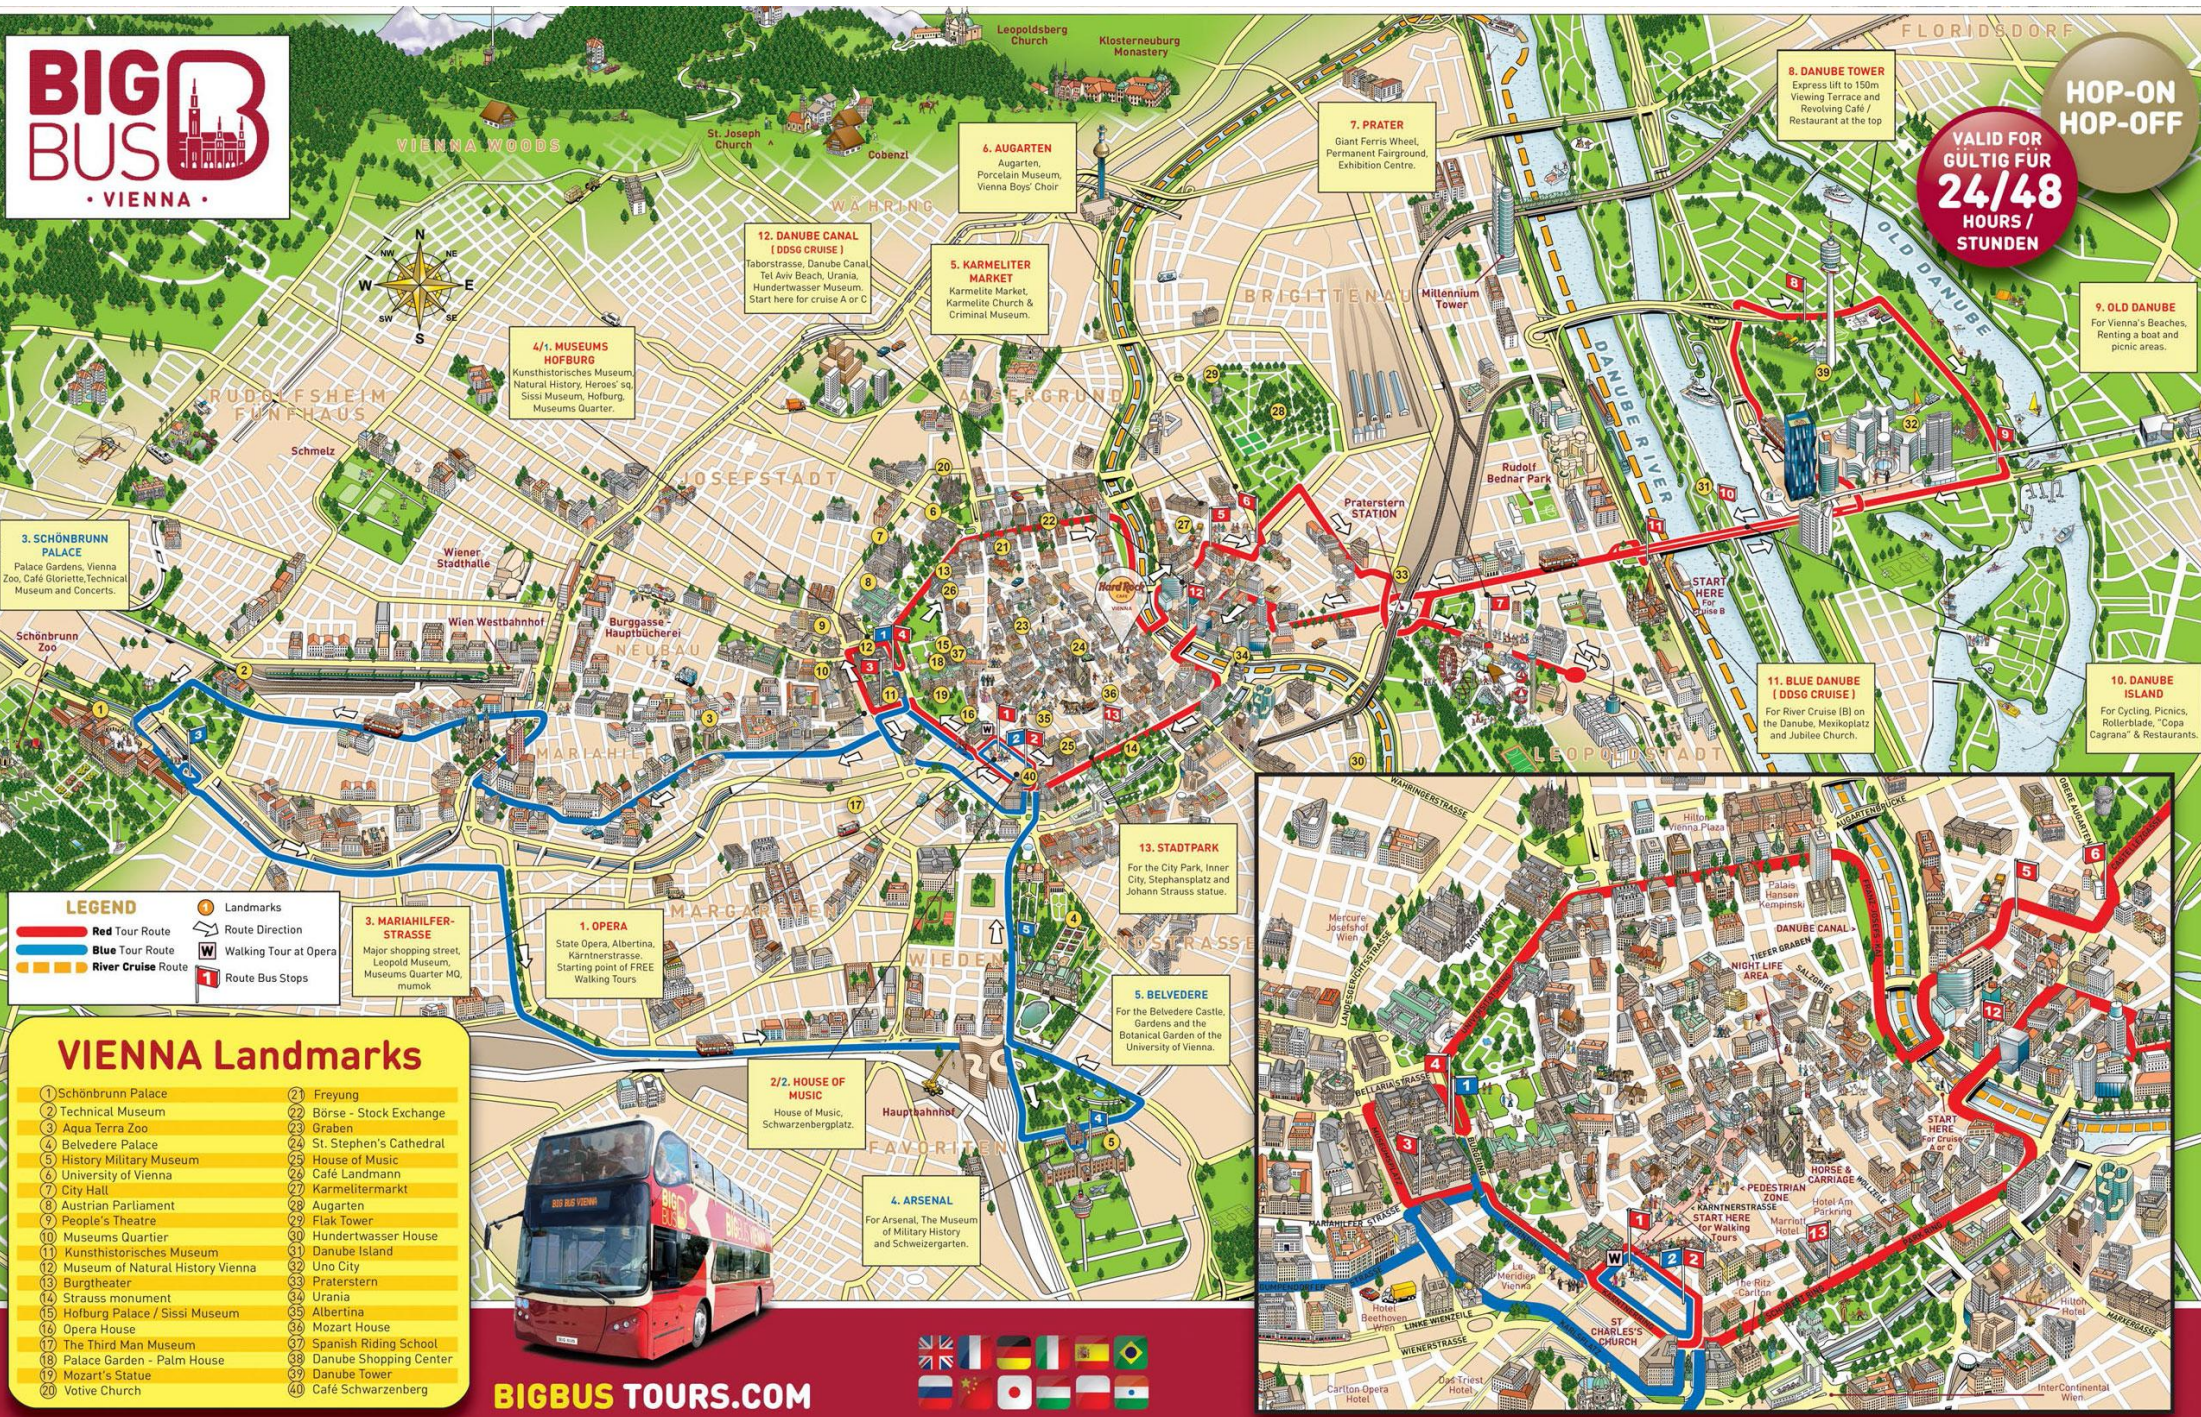

BIG BUS

• VIENNA •

HOP-ON
HOP-OFF

VALID FOR
GÜLTIG FÜR
24/48
HOURS /
STUNDEN

LEGEND

- Red Tour Route
- Blue Tour Route
- River Cruise Route
- Landmarks
- Route Direction
- Walking Tour at Opera
- Route Bus Stops

- ### VIENNA Landmarks
- | | |
|-------------------------------------|----------------------------|
| 1 Schönbrunn Palace | 21 Freyung |
| 2 Technical Museum | 22 Börse - Stock Exchange |
| 3 Aqua Terra Zoo | 23 Graben |
| 4 Belvedere Palace | 24 St. Stephen's Cathedral |
| 5 History Military Museum | 25 House of Music |
| 6 University of Vienna | 26 Café Landmann |
| 7 City Hall | 27 Karmelitermarkt |
| 8 Austrian Parliament | 28 Augarten |
| 9 People's Theatre | 29 Flak Tower |
| 10 Museums Quarter | 30 Hundertwasser House |
| 11 Kunsthistorisches Museum | 31 Danube Island |
| 12 Museum of Natural History Vienna | 32 Uno City |
| 13 Burgtheater | 33 Praterstern |
| 14 Strauss monument | 34 Urania |
| 15 Hofburg Palace / Sissi Museum | 35 Albertina |
| 16 Opera House | 36 Mozart House |
| 17 The Third Man Museum | 37 Spanish Riding School |
| 18 Palace Garden - Palm House | 38 Danube Shopping Center |
| 19 Mozart's Statue | 39 Danube Tower |
| 20 Votive Church | 40 Café Schwarzenberg |

BIGBUS TOURS.COM